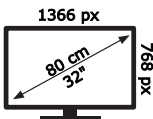

ENERG

JVC

LT-32VRH34IW

26 kWh/1000h

ABCDEF **G**

45 kWh/1000h

50737710